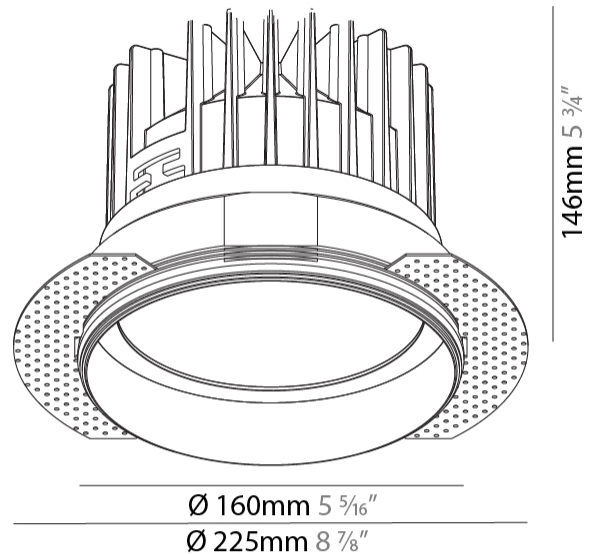

PHYSICAL

Shape: Round
Diameter (mm): 160
Diameter (in): 6 5/16
Height (mm): 146
Height (in): 5 3/4
Ceiling Thickness (mm): 10 / 12.5 / 15
Ceiling Thickness (in): 3/8 or 1/2 or 9/16
Min. Recessing Depth (mm): 160
Min. Recessing Depth (in): 6 5/16
Light Distribution: Downlight
Weight (kg): 1.282
Weight (lbs): 2.826
Fixture Finish: SSR / BKV / CWI / CRY / HAB / UFT / ITA / RUA / FTG / MYG / LOD / PUS / FRO / FUP / KIA / POP / BLS / SPG / MEY / GOH / GUM / CHC / COM / ABZ / JAG / OBR / MOS / ROR
Fixture Material: Aluminum Die Cast
Cut-out Measurements: 172mm / 6 3/4"
Upon Request: Unique Sizes Unique Ceiling Thickness

ELECTRICAL

Lamp Type: LED (Zhaga Standard)
Input Wattage (W): 37.4
Total Output Wattage (W): 33.6 / 34.1
Dimming: Tri-Mode (Non-Dimming and Phase Dimming (120Vac only) and 0-10V Dimming)
Driver Included: No
Driver Location: Recessed Housing
Driver Type: Constant Current - Universal
Driver Class: Class 2
Housing: See components
Input Voltage (V): 120 - 277
Constant Current (MA): 900

LED

Color Temperature (°K): 2700 / 3000 / 3500 / 4000
Max. Delivered Lumen (lm): 2940 / 3123
CRI: >90 CRI
Lamp Life (hrs): 50000
Upon Request: Special Color Temperature RGB-W Tunable White Special LED

OPTICAL

Reflector°: 17 / 30 / 50
Upon Request: Special Beam Angles

RATINGS AND CERTIFICATIONS

Certified By: Certified for North American Standards
IP rating: IP20